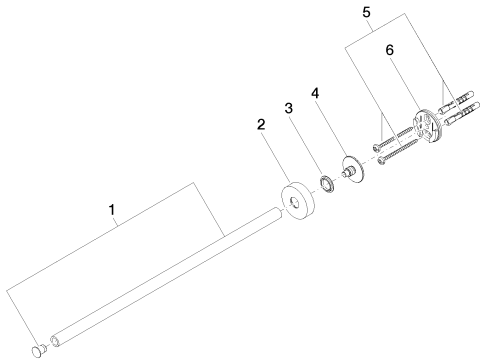

Bathtub - Lissé
Towel bar single-arm fixed - polished chrome
Article number: 83 215 979-00

Other surface finishes

More custom finish options are available via special production (xTra Service). Please see our finish matrix for availability and pricing or contact a Dornbracht representative.

Spare parts list

Number	Item Number	Designation	Number of units